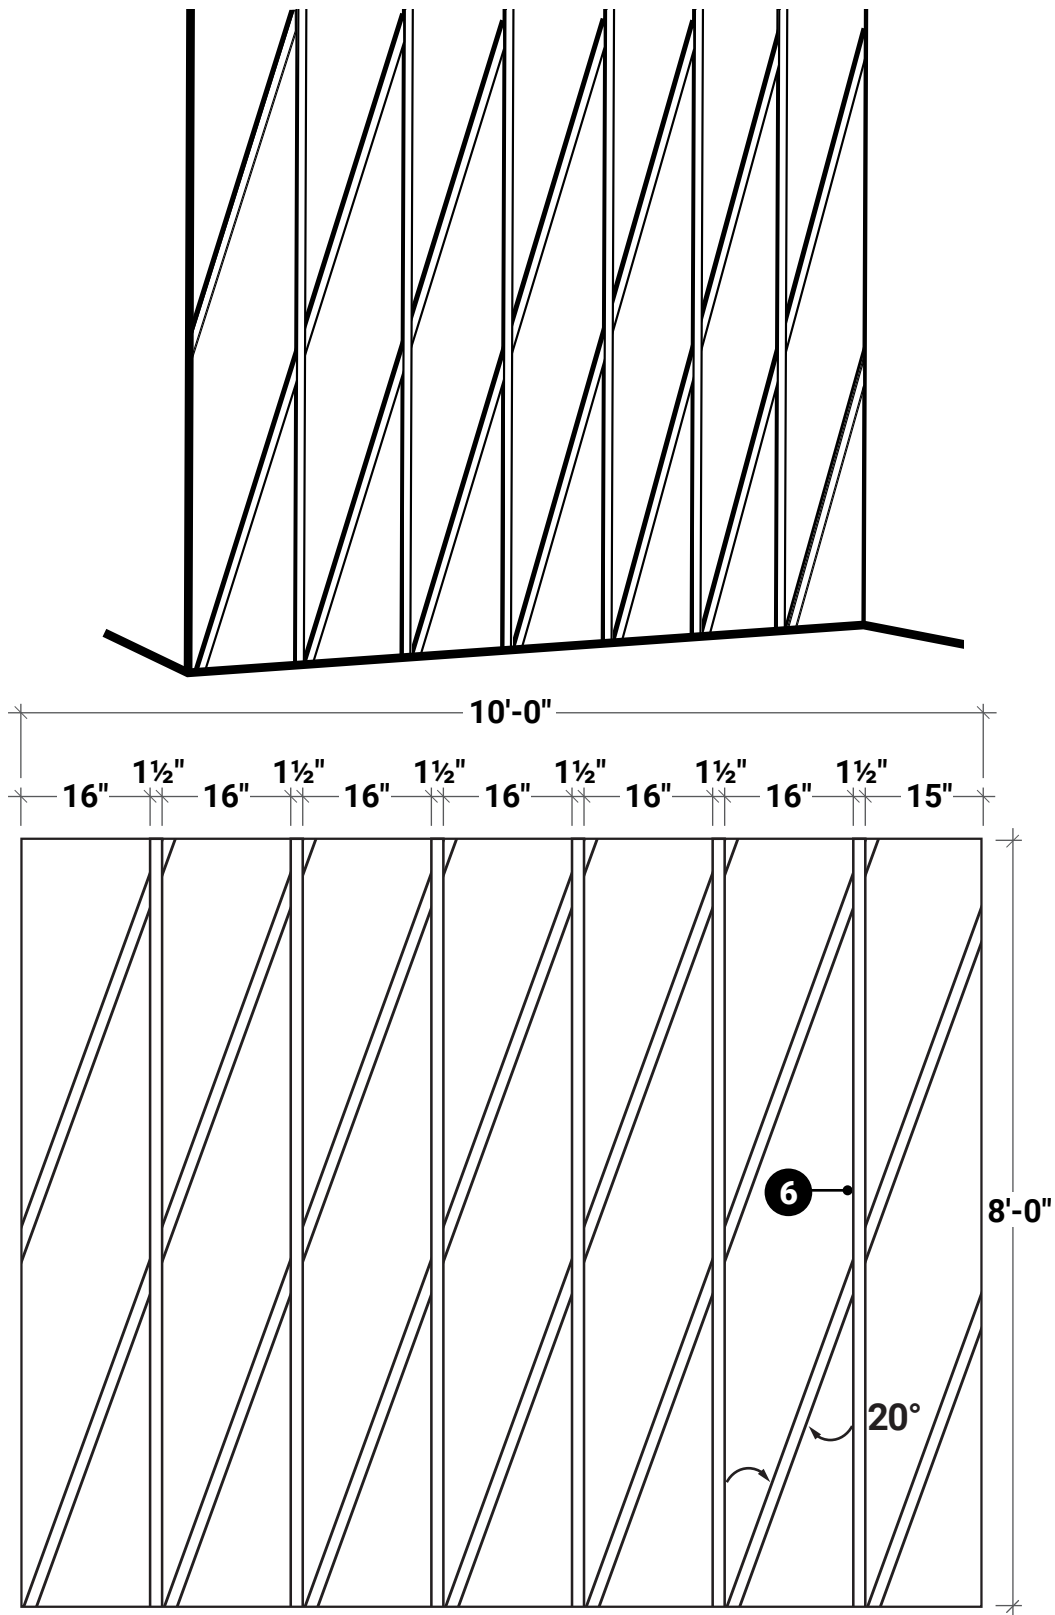

Workshop

Plan • Accent Wall

Workshop

Plan • Accent Wall

diagonal
mouldings

- ① (6x) 0,6"
- ② (6x) 51,14"
- ③ (6x) 46,19"
- ④ (1x) 46,15"
- ⑤ (1x) 41,2"

vertical
mouldings

- ⑥ (6x) 96"