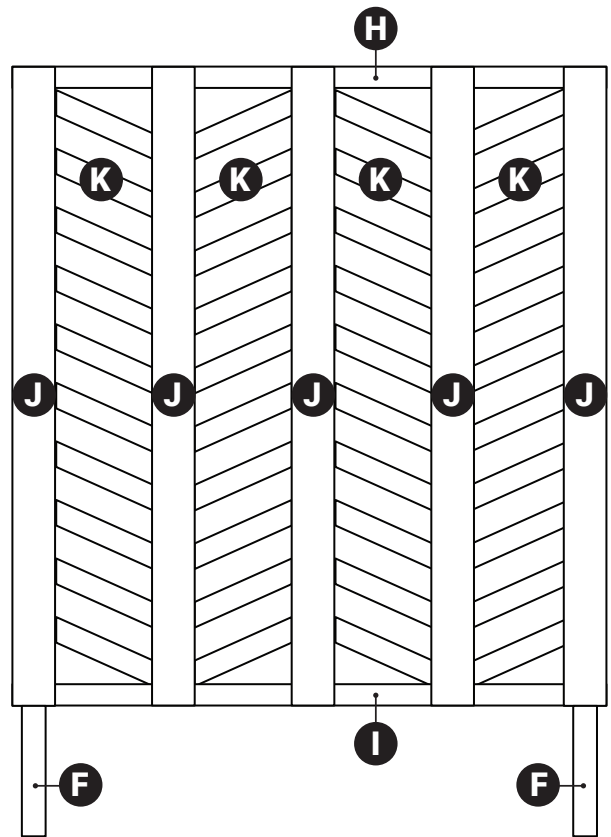

Workshop

Plan • Planter Box with Trellis

PLANTER BOX

BOTTOM OF THE BOX

A 4 X 1x6x48"

B 4 X 1x6x15"

C 3 X 1x6x46 1/2"

D 2 X 1x6x15"

E 2 X 2x2x11"

F 2 X 2x2x60"

Workshop

Plan • Planter Box with Trellis

TRELLIS FRAME

FINAL STRUCTURE

H 1 X 1x6x46½"

I 1 X 1x6x45½"

J 10 X 1x6x50"

K 40 X 2x2x8"