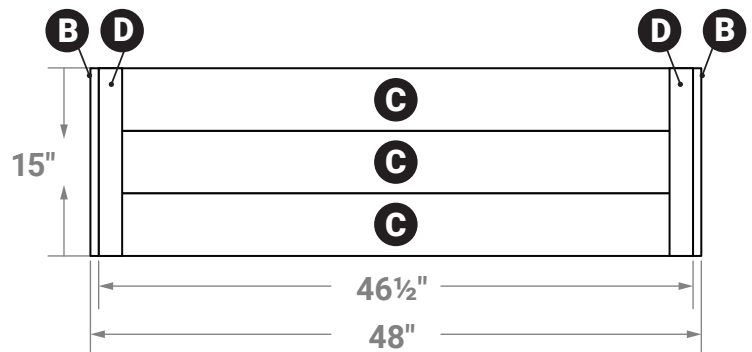

Workshop

Plan • Planter Box with Trellis

PLANTER BOX

BOTTOM OF THE BOX

A 4 X 1x6x48"

B 4 X 1x6x15"

C 3 X 1x6x46 1/2"

D 2 X 1x6x15"

E 2 X 2x2x11"

F 2 X 2x2x60"

Workshop

Plan • Planter Box with Trellis

TRELLIS FRAME

FINAL STRUCTURE

H 1 X 1x6x46½"

I 1 X 1x6x45½"

J 10 X 1x6x50"

K 40 X 2x2x8"