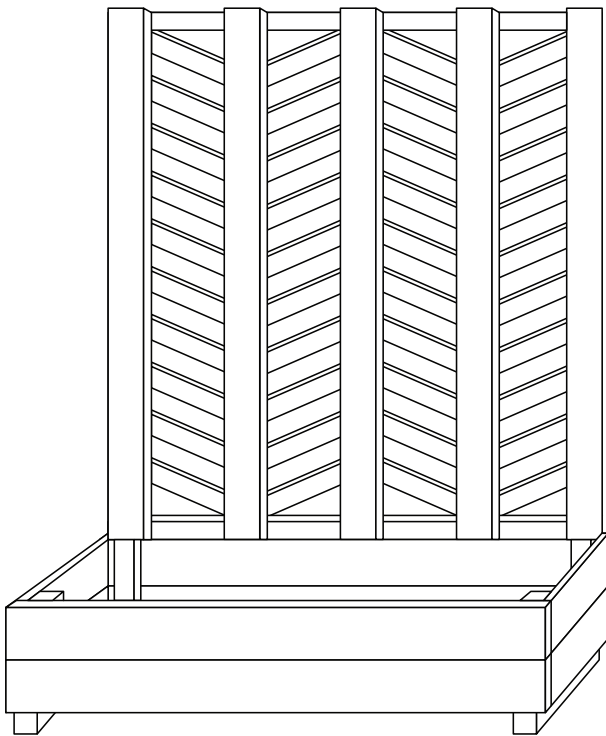

Workshop

Plan • Planter Box with Trellis

PLANTER BOX

BOTTOM OF THE BOX

A 4 X 1x6x48"

B 4 X 1x6x15"

C 3 X 1x6x46 1/2"

D 2 X 1x6x15"

E 2 X 2x2x11"

F 2 X 2x2x60"

Workshop

Plan • Planter Box with Trellis

TRELLIS FRAME

FINAL STRUCTURE

H 1 X 1x6x46½"

I 1 X 1x6x45½"

J 10 X 1x6x50"

K 40 X 2x2x8"