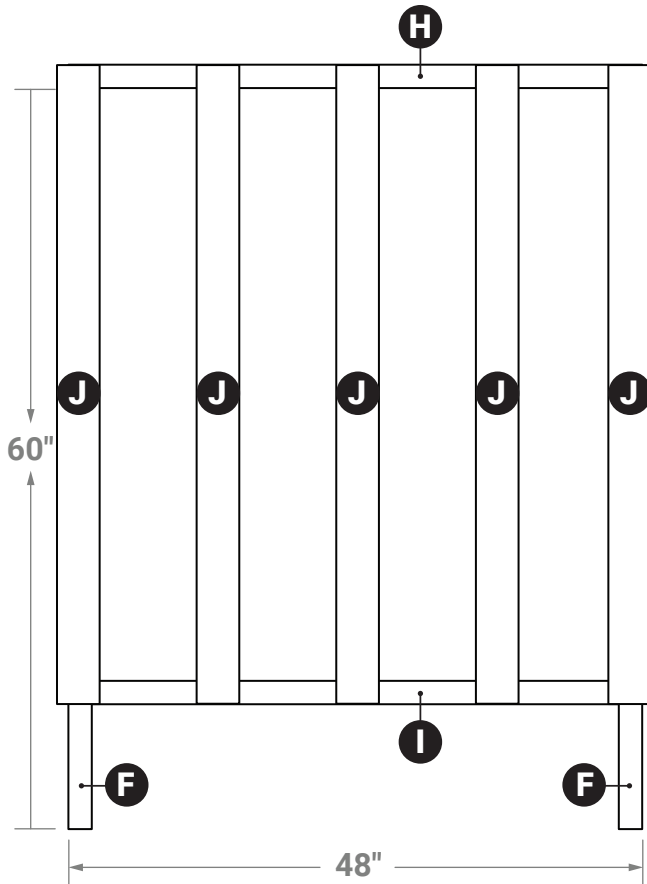

Workshop

Plan • Planter Box with Trellis

PLANTER BOX

BOTTOM OF THE BOX

A 4 X 1x6x48"

B 4 X 1x6x15"

C 3 X 1x6x46 1/2"

D 2 X 1x6x15"

E 2 X 2x2x11"

F 2 X 2x2x60"

Workshop

Plan • Planter Box with Trellis

TRELLIS FRAME

FINAL STRUCTURE

H 1 X 1x6x46½"

I 1 X 1x6x45½"

J 10 X 1x6x50"

K 40 X 2x2x8"