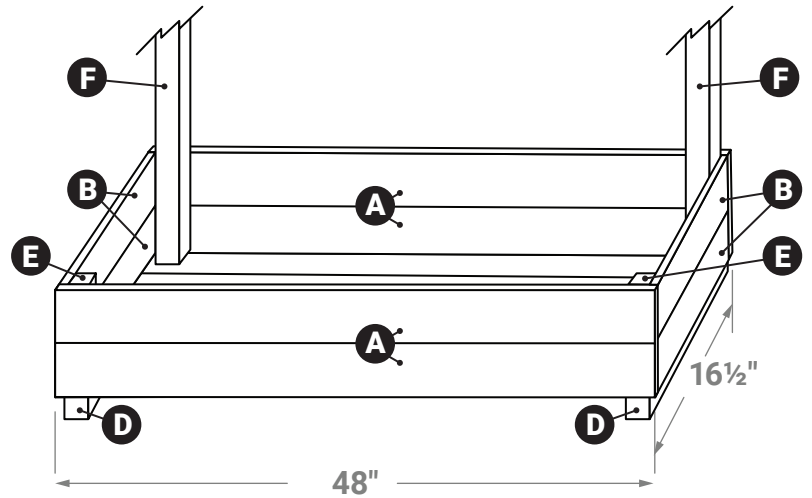

Workshop

Plan • Planter Box with Trellis

PLANTER BOX

BOTTOM OF THE BOX

A 4 X 1x6x48"

B 4 X 1x6x15"

C 3 X 1x6x46 1/2"

D 2 X 1x6x15"

E 2 X 2x2x11"

F 2 X 2x2x60"

Workshop

Plan • Planter Box with Trellis

TRELLIS FRAME

FINAL STRUCTURE

H 1 X 1x6x46½"

I 1 X 1x6x45½"

J 10 X 1x6x50"

K 40 X 2x2x8"