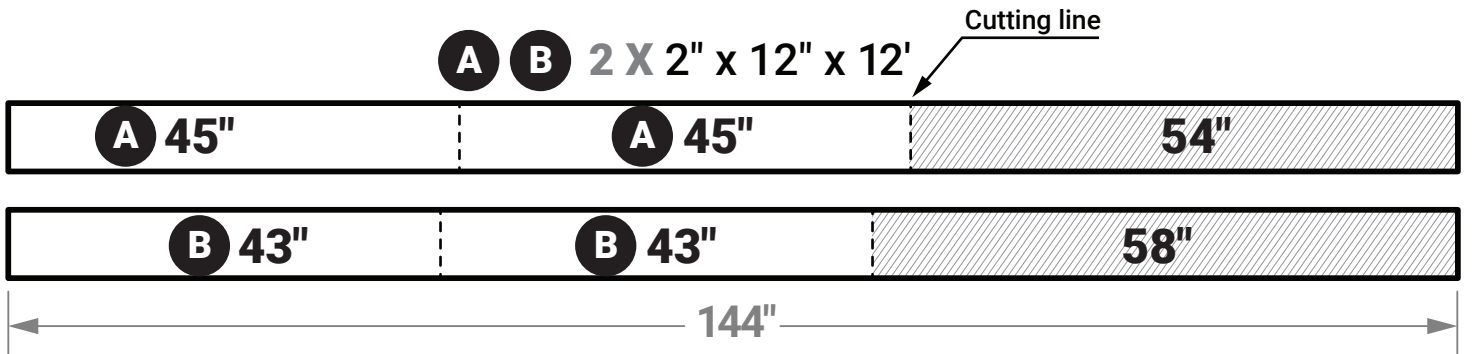

Workshop

Plan • Sandbox with Lid

Workshop

Plan • Sandbox with Lid

F 2 X 2" x 12" scraps to make the benches