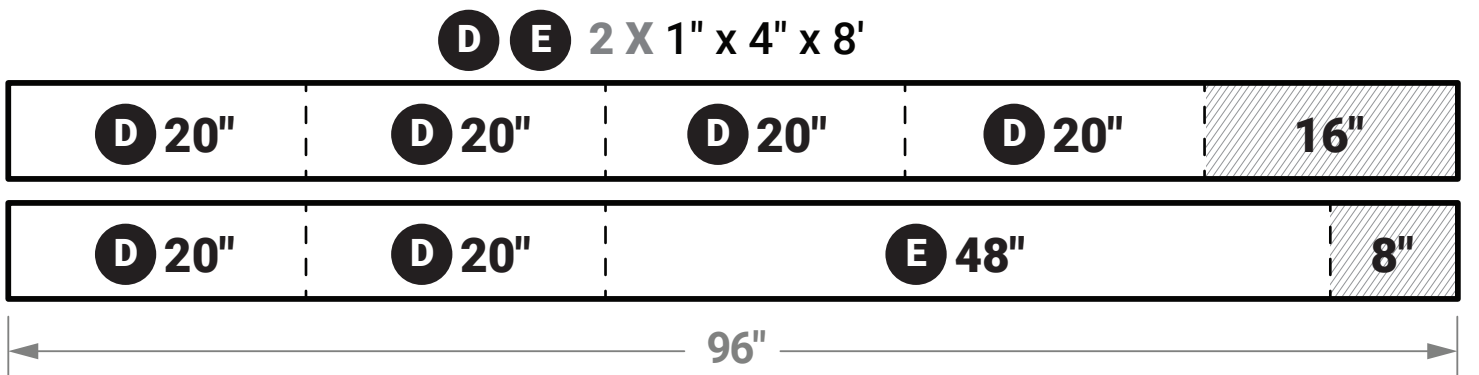

Workshop

Plan • Sandbox with Lid

Workshop

Plan • Sandbox with Lid

F 2 X 2" x 12" scraps to make the benches