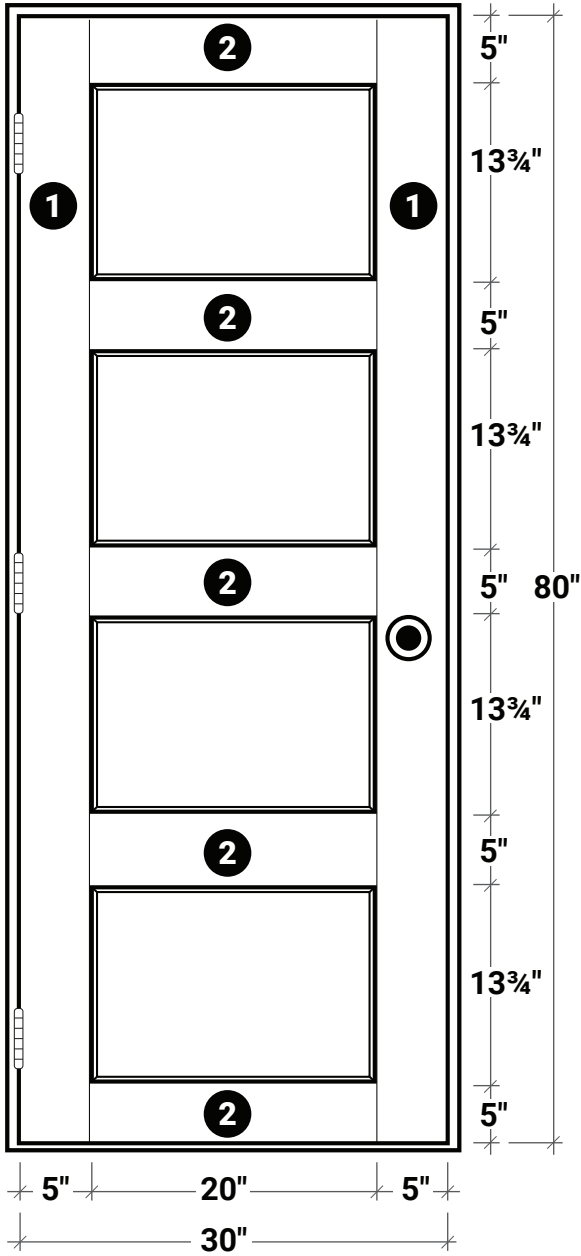

## Plan • Shaker Door

Thickness of the MDF panel: 1/2"