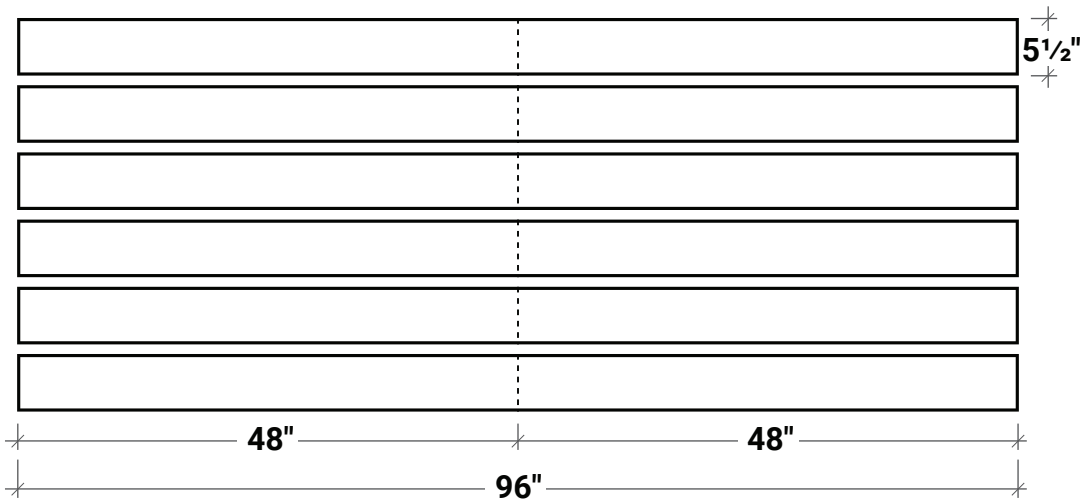

Workshop

Plan • Wood planter

1
2"x6"

2
2"x8"